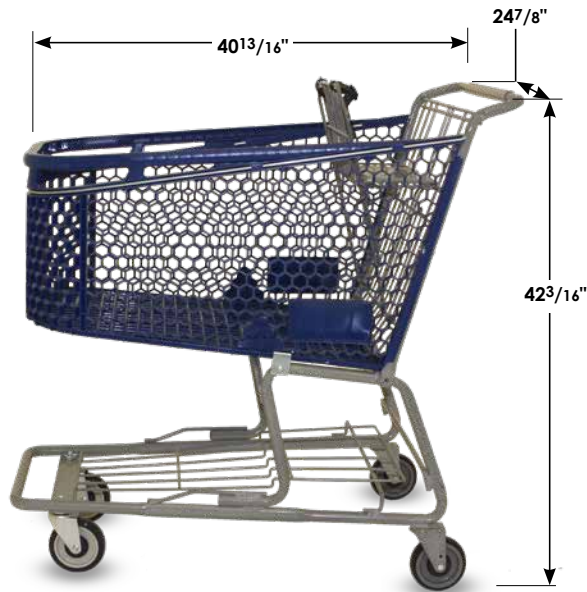

Shopping Cart Model
PC42
 Plastic Basket

Model	PC42
Nesting Distance	13"
Shipping Weight	53 lbs
Shopping Cart Length	40 ¹³ / ₁₆ "
Widest Point	24 ⁷ / ₈ "
Floor to Handle Height	42 ³ / ₁₆ "

360 carts per trailer on two layers